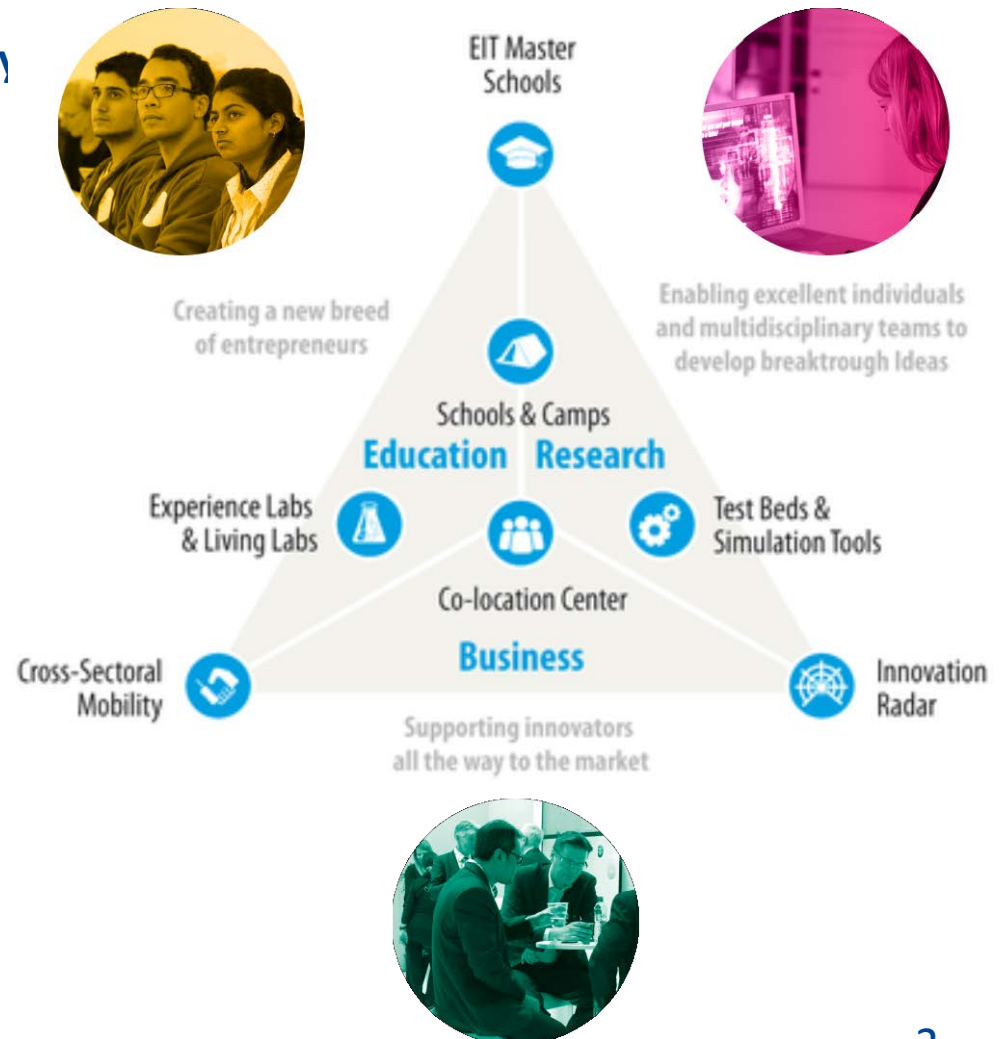

DTC Rennes
Yvonnick DAVID

EIT Digital in short : what is it?

- The mission of EIT Digital is to drive the European leadership in Digital Innovation and Transformation, for economical growth and better quality of life.
- EIT Founded in 2008
- EIT Digital is dedicated to Digital Transformation
- **Objectives**
 - To Educate towards I&E
 - To Accelerate Innovation
 - To Foster Entrepreneurship
- **5 thematics**
 - Digital Infrastructure
 - Digital Cities
 - Digital Finance
 - Digital Manufacturing
 - Digital Health&Wellbeing

EIT Digital à Rennes

EIT Digital à Rennes

Pôle Numérique du Campus de Beaulieu

 Master School
ICT Innovation

 Doctoral
Training Center

 Innovation
Activities

 Business Dev.
Accelerator

 Colocation
Center – CLC